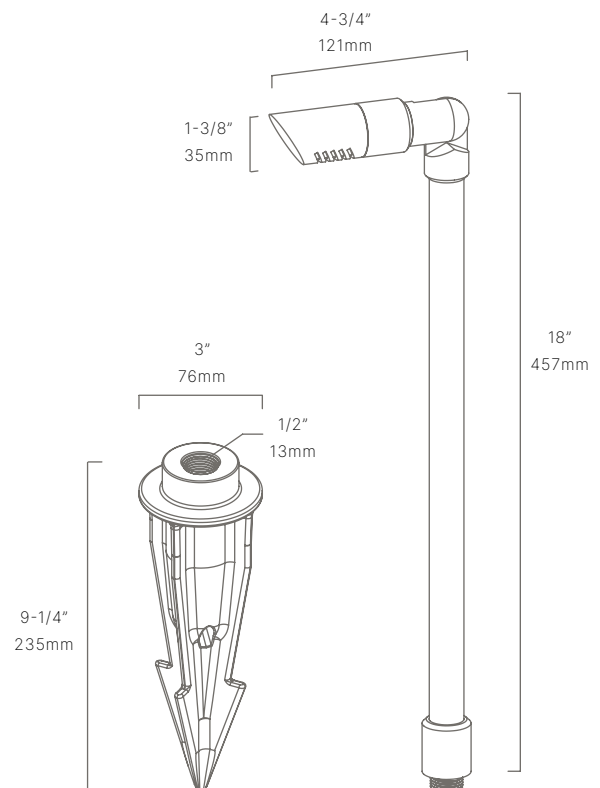

P. 760.931.2910

O. 2742 Loker Ave. W Carlsbad CA 92010

W. www.auroralight.com

MADE IN USA
WITH DOMESTIC & IMPORTED MATERIALS